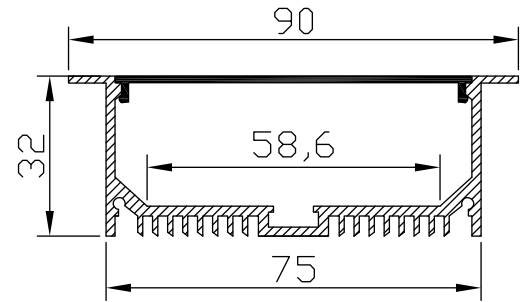

Color 

Unit: mm

## Features:

1. Model: HL-BAPL055
2. Material: AL6063+PC
3. Surface: Anodized/Painting
4. Lighting source width: 58mm
5. Length: 4m/max
6. Installation: For offices / conference rooms / supermarkets / home lighting application.

## Accessory:

End Cap

Aluminum Profile

Mounting Clip (metal)

Cover