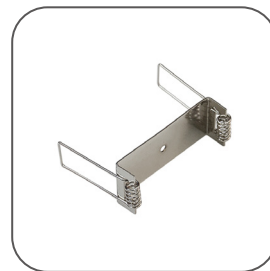

## Features:

1. Model: HL-BAPL055
2. Material: AL6063+PC
3. Surface: Anodized/Painting
4. Lighting source width: 58mm
5. Length: 4m/max
6. Installation: For offices / conference rooms / supermarkets / home lighting application.

## Accessory:

End Cap

Aluminum Profile

Mounting Clip (metal)

Cover